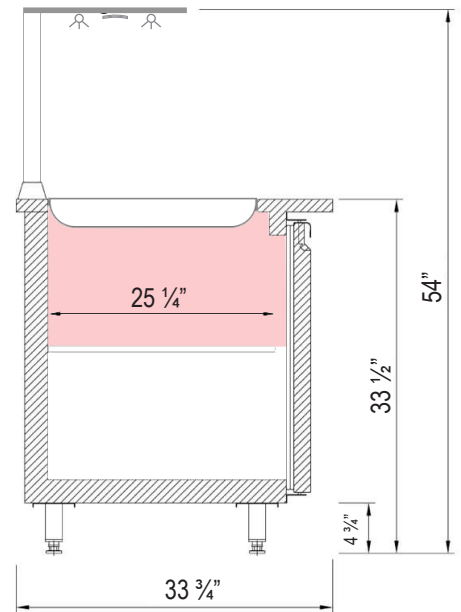

JK-SHD

STRAIGHT FRONT GLASS HOT FOOD DISPLAY

DESCRIPTION OF STANDARD UNIT:

- Construction of powder steel
- ABS sides
- Stainless steel work top
- Top LED lighting
- Temp. range* : +35 ÷ +90 °C
- Digital temperature control

OPTIONS:

- Granite top
- Colors of choice
- Wooden casing
- Cold version, salad case
- Wheels

JK-BHD

SPECIFICATIONS						
MODEL	LENGTH	DEPTH	HEIGHT	WEIGHT (LBS / KG)	PANS	ELECTRICAL
JK2-SSHD	37 3/4"	33 3/4"	54"	330 / 150	2	220V / 60Hz / 1ph 13 AMP
JK3-SHD	49"	33 3/4"	54"	352 / 160	3	220V / 60Hz / 1ph 13 AMP
JK4-SHD	61 3/4"	33 3/4"	54"	396 / 180	4	220V / 60Hz / 1ph 17 AMP
JK5-SHD	72 1/2"	33 3/4"	54"	440 / 200	5	220V / 60Hz / 1ph 20 AMP
JK6-SHD	86 1/2"	33 3/4"	54"	485 / 220	6	220V / 60Hz / 1ph 22 AMP
JK7-SHD	100 1/2"	33 3/4"	54"	585 / 265	7	220V / 60Hz / 1ph 24 AMP