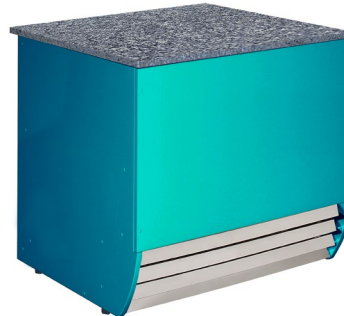

MG-COC

NON-REFRIGERATED CHECK-OUT CASH COUNTER

DESCRIPTION OF STANDARD UNIT:

- Construction of powder coated steel
- LED market lighting
- Wooden casing
- Finishes: silver or black
- Temp. range : (room temperature)
- Bottom storage area

OPTIONS:

- Colors of choice
- Granite top

SPECIFICATIONS					
MODEL	LENGTH	DEPTH	HEIGHT	WEIGHT (LBS / KG)	ELECTRICAL
MG3-COC	35 1/2"	33 1/2"	35"	60 / 133	115V / 60Hz / 1ph / 1 AMP
MG4-COC	48"	33 1/2"	35"	90 / 199	115V / 60Hz / 1ph / 1 AMP