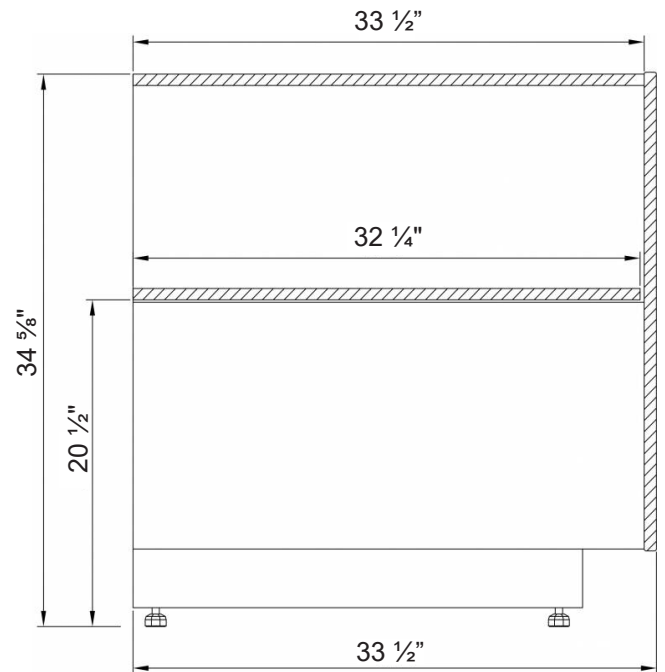

MG-COC

NON-REFRIGERATED CHECK-OUT CASH COUNTER

DESCRIPTION OF STANDARD UNIT:

- Construction of powder coated steel
- LED market lighting
- Wooden casing
- Finishes: silver or black
- Temp. range : (room temperature)
- Bottom storage area

OPTIONS:

- Colors of choice
- Granite top

SPECIFICATIONS					
MODEL	LENGTH	DEPTH	HEIGHT	WEIGHT (LBS / KG)	ELECTRICAL
MG3-COC	35 1/2"	33 1/2"	35"	60 / 133	115V / 60Hz / 1ph / 1 AMP
MG4-COC	48"	33 1/2"	35"	90 / 199	115V / 60Hz / 1ph / 1 AMP

Profile Colors

Granite Finishes

Wood Stains

Available Colors