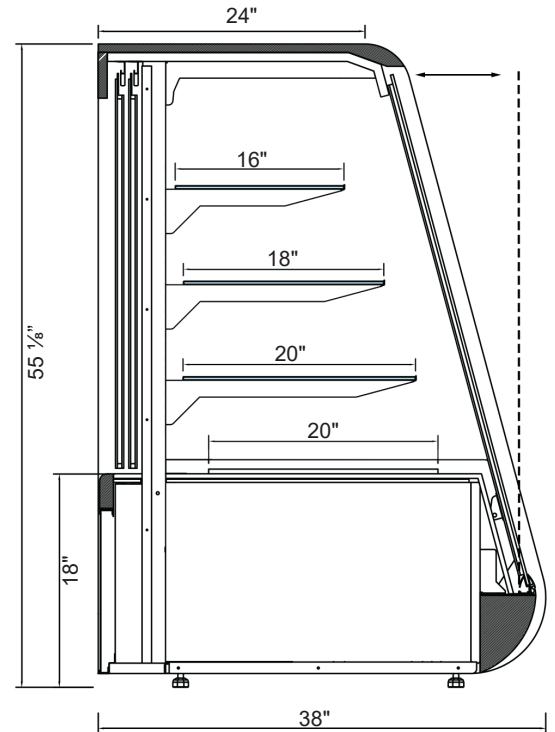

DC-WDP

NON-REFRIGERATED ANGLED FRONT GLASS DISPLAY CASE

DESCRIPTION OF STANDARD UNIT:

- Construction of stainless steel
- LED lighting
- Wooden casing
- Side and front glasses: double with black serigraphy
- 3 rows of highlighted adjustable, glass shelves
- Yellow lighting
- Adjustable shelves
- Temp. range: room temperature
- Front glass secured by the string
- Front opening glass

OPTIONS:

- Granite top
- Choice of colors
- Wheels

* - Values are provided for an ambient temp of +25°C and relative humidity of 60%.
 ** - Cooling power demand: 1000 W/1mr at evaporating temp. -10°C.

SPECIFICATIONS					
MODEL	LENGTH	DEPTH	HEIGHT	WEIGHT (LBS / KG)	ELECTRICAL
DC3-WDP	37 3/4"	38"	55 1/8"	80 / 176	115V / 60Hz / 1ph / 2 AMP
DC4-WDP	53"	38"	55 1/8"	120 / 265	115V / 60Hz / 1ph / 2 AMP