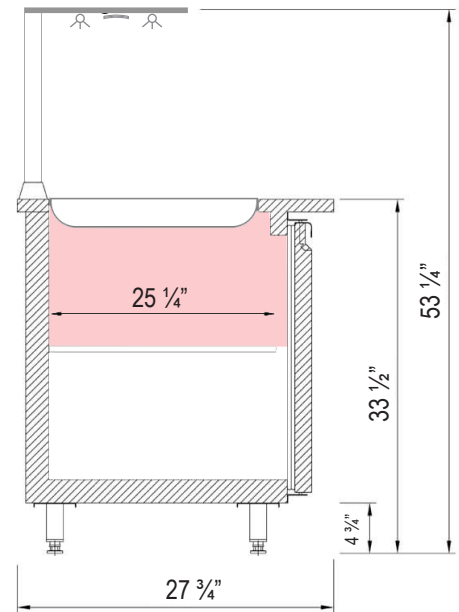

#### DESCRIPTION OF STANDARD UNIT:

- Construction of powder steel
- ABS sides
- Stainless steel work top
- Top LED lighting
- Temp. range\* : +35 ÷ +90 °C
- Digital temperature control

#### SPECIFICATIONS

MODEL	LENGTH	DEPTH	HEIGHT	WEIGHT (LBS / KG)	PANS	ELECTRICAL
JK2-SSHD	37 3/4"	27 3/4"	53 1/4"	330 / 150	2	220V / 60Hz / 1ph 13 AMP
JK3-SHD	49"	27 3/4"	53 1/4"	352 / 160	3	220V / 60Hz / 1ph 13 AMP
JK4-SHD	59 1/4"	27 3/4"	53 1/4"	396 / 180	4	220V / 60Hz / 1ph 17 AMP
JK5-SHD	75"	27 3/4"	53 1/4"	440 / 200	5	220V / 60Hz / 1ph 20 AMP
JK6-SHD	91 1/2"	27 3/4"	53 1/4"	485 / 220	6	220V / 60Hz / 1ph 22 AMP
JK7-SHD	100 1/2"	27 3/4"	53 1/4"	585 / 265	7	220V / 60Hz / 1ph 24 AMP